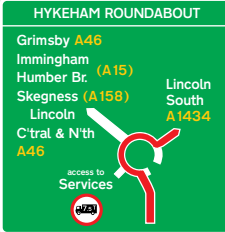

LINDUM BUSINESS PARK

LINCOLN

NORTH HYKEHAM