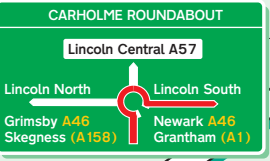

LINDUM BUSINESS PARK

LINCOLN

NORTH HYKEHAM

Learning+Skills Council
Lindum Business Park, Station Road,, North Hykeham, Lincoln LN6 3FE
Tel: 0845 019 4178 Fax: 01522 508540
Email: lincsrutland@isc.gov.uk

Public Transport

Lincoln Central Station.
Approximately 10-15 minutes drive by taxi.
For further information on train operators and times please phone
National Rail Enquiries on 0845 7484950.