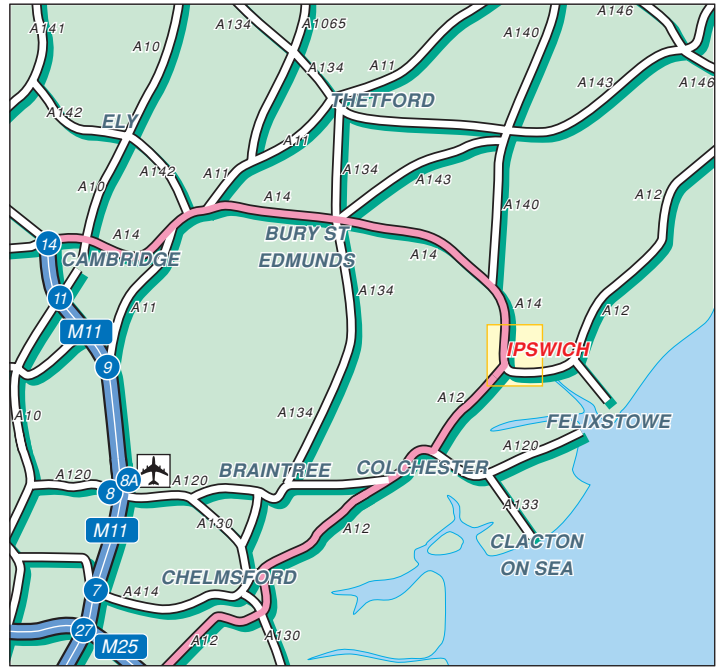

Leading learning and skills

Felaw Maltings
42 Felaw Street
Ipswich
IP2 8SJ

Tel: 0845 019 4180
Fax: 01473 883090

www.lsc.gov.uk/regions/EastofEngland

Public Transport

By Rail - Ipswich Station is approximately 15 minute walk away.

By Air - Stansted Airport (M11 junction 8) is approximately 60 minutes drive away.