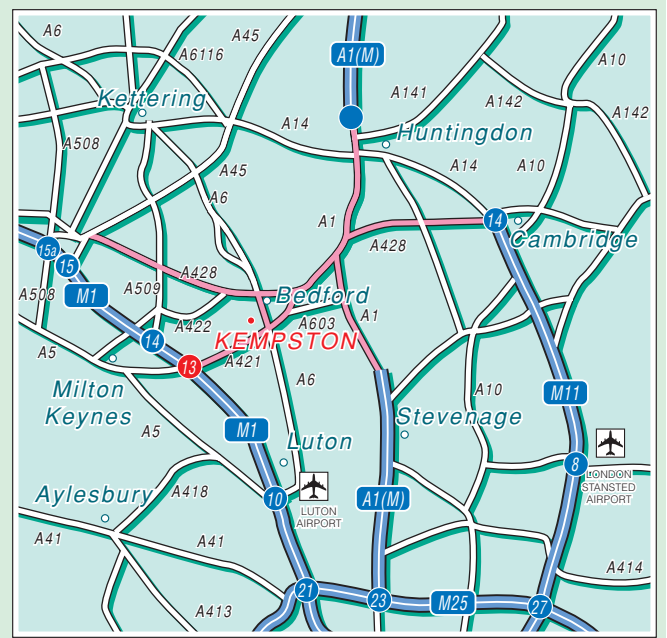

Leading learning and skills

2 Railton Road  
Woburn Road Industrial Estate  
Kempston  
Bedford  
MK42 7PN

Tel: 0845 019 4 160

www.lsc.gov.uk/regions/EastofEngland

### Public Transport

By Rail - Bedford Station is approximately 15 minutes drive away.

By Air - Luton Airport (M1 junction 10) is approximately 45 minutes drive away.