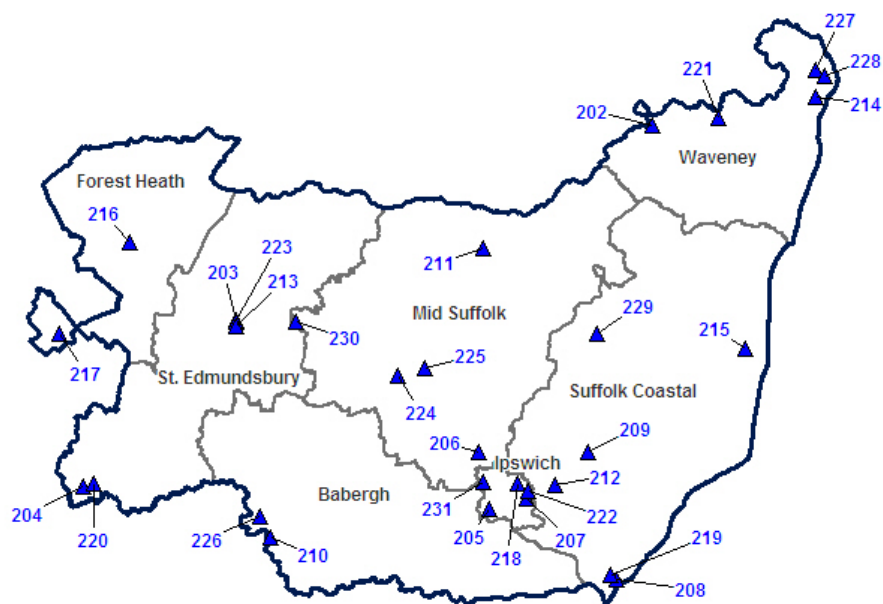

1.6 LSC Suffolk

LSC SUFFOLK

Created by the Regional Research and Data Team, LSC East of England - July 2008
(C) Crown copyright. All rights reserved. Licence number 100036500

Key

202 Bungay High School	217 Newmarket Upper School
203 Bury St Edmunds County Upper School	218 Northgate High School
204 Castle Manor Community Upper School	219 Orwell High School
205 Chantry High School and Sixth Form Centre	220 Samuel Ward Upper School and Technology College
206 Claydon High School	221 Sir John Leman High School
207 Copleston High School	222 St Alban's Catholic High School
208 Deben High School	223 St Benedict's Catholic School
209 Fatlingaye High School	224 Stowmarket High School
210 Great Cornard Upper School and Technology College	225 Stowupland High School
211 Hartismere High School	226 Sudbury Upper School & Arts College
212 Kesgrave High School	227 The Benjamin Britten High School
213 King Edward VI Church of England Voluntary Controlled Upper School	228 The Denes High School
214 Kirkley Community High School	229 Thomas Mills High School
215 Leiston Community High School	230 Thurston Community College
216 Mildenhall College of Technology	231 Westbourne High School