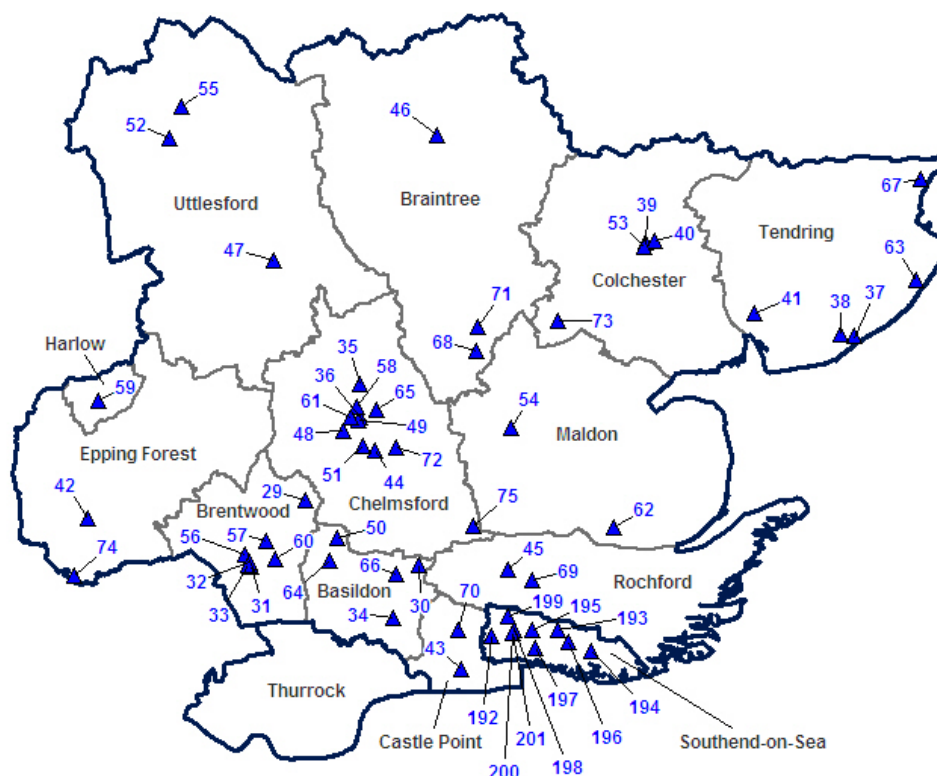

1.3 LSC Essex

LSC ESSEX

Created by the Regional Research and Data Team, LSC East of England - July 2008
(C) Crown copyright. All rights reserved. Licence number 100036500

Key

29 Anglo European School	48 Hylands School
30 Beauchamps High School	49 King Edward VI Grammar School, Chelmsford
31 Brentwood County High School	50 Mayflower High School
32 Brentwood School	51 Moulsham High School
33 Brentwood Ursuline Convent High School	52 Newport Free Grammar School
34 Chalvedon School	53 Philip Morant School
35 Chelmer Valley High School	54 Plume School
36 Chelmsford County High School for Girls	55 Saffron Walden County High School
37 Clacton County High School	56 Sawyers Hall College of Science & Technology
38 Colbayns High School	57 Shenfield High School
39 Colchester County High School for Girls	58 St John Payne Catholic Comprehensive School, Chelmsford
40 Colchester Royal Grammar School	59 St Mark's West Essex Catholic School
41 Colne Community School	60 St Martin's School
42 Davenant Foundation School	61 St Peter's College
43 Furtherwick Park School	62 St Peter's High School and Technology College
44 Great Baddow High School	63 Tendring Technology College
45 Greensward College	64 The Billericay School
46 Hedingham School	65 The Boswells School
47 Helena Romanes School and Sixth Form Centre	66 The Bromfords School