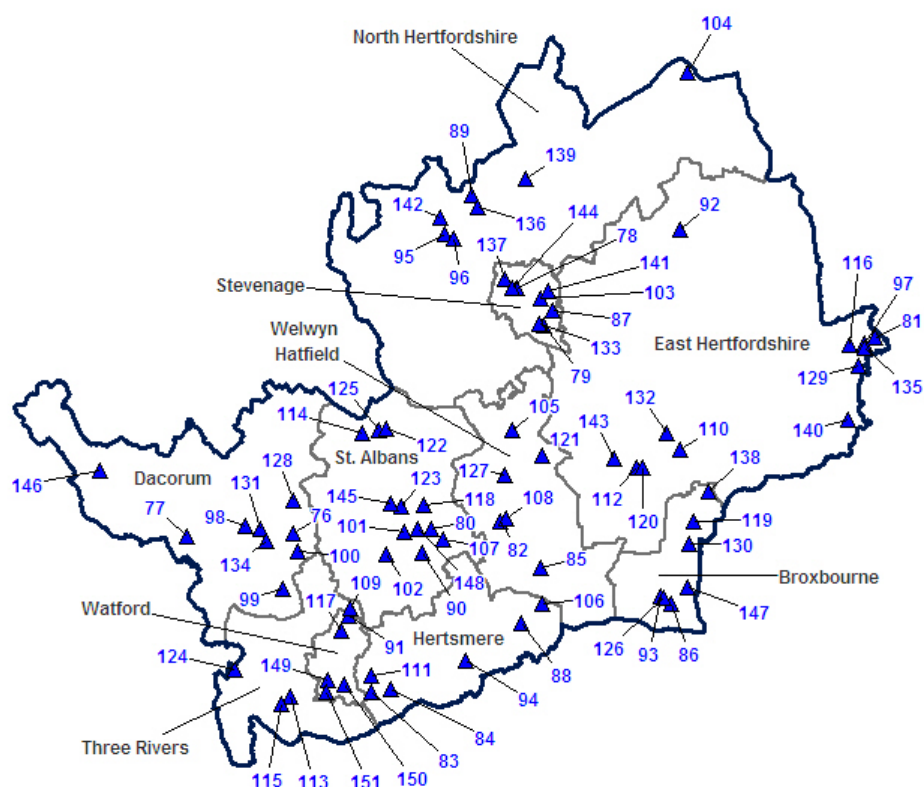

1.4 LSC Hertfordshire

LSC HERTFORDSHIRE

Created by the Regional Research and Data Team, LSC East of England - July 2008
(C) Crown copyright. All rights reserved. Licence number 100036500

Key

76 Adeyfield School	114 Roundwood Park School
77 Ashlyns School	115 Saint Joan of Arc Roman Catholic School
78 Barday School	116 Saint Mary's Catholic School
79 Barnwell School	117 Saint Michael Roman Catholic School
80 Beaumont School	118 Sandringham School
81 Birchwood High School	119 Sheredes School
82 Bishop's Hatfield Girls' School	120 Simon Balle School
83 Bushey Hall School	121 Sir Frederic Osborn School
84 Bushey Meads School	122 Sir John Lawes School
85 Chancellor's School	123 St Albans Girls' School
86 Cheshunt School	124 St Clement Danes School
87 Collenswood School	125 St George's School
88 Dame Alice Owen's School	126 St Mary's High School (VA)
89 Fearnhill School	127 Stanborough School
90 Francis Bacon School	128 The Astley Cooper School
91 Francis Combe School and Community College	129 The Bishop's Stortford High School
92 Freman College	130 The Broxbourne School
93 Goffs School	131 The Cavendish School
94 Hertswood School	132 The Chauncy School
95 Hitchin Boys' School	133 The Heathcote School
96 Hitchin Girls' School	134 The Hemel Hempstead School
97 Hockerill Anglo-European College	135 The Hertfordshire and Essex High School
98 John F Kennedy Roman Catholic School	136 The Highfield School
99 Kings Langley School	137 The John Henry Newman Roman Catholic
100 Longdean School	138 The John Warner School
101 Loreto College	139 The Knights Templar School
102 Marlborough School	140 The Leventhorpe School
103 Marriotts School	141 The Nobel School
104 Meridian School	142 The Priory School
105 Monks Walk School	143 The Sele School
106 Mount Grace School	144 The Thomas Alleyne School
107 Nicholas Breakspear Roman Catholic School	145 Townsend CoFE School
108 Onslow St Audrey's School	146 Tring School
109 Parmiter's School	147 Turnford School
110 Presdales School	148 Verulam School
111 Queens' School	149 Watford Grammar School for Boys
112 Richard Hale School	150 Watford Grammar School for Girls
113 Rickmansworth School	151 Westfield Community Technology College