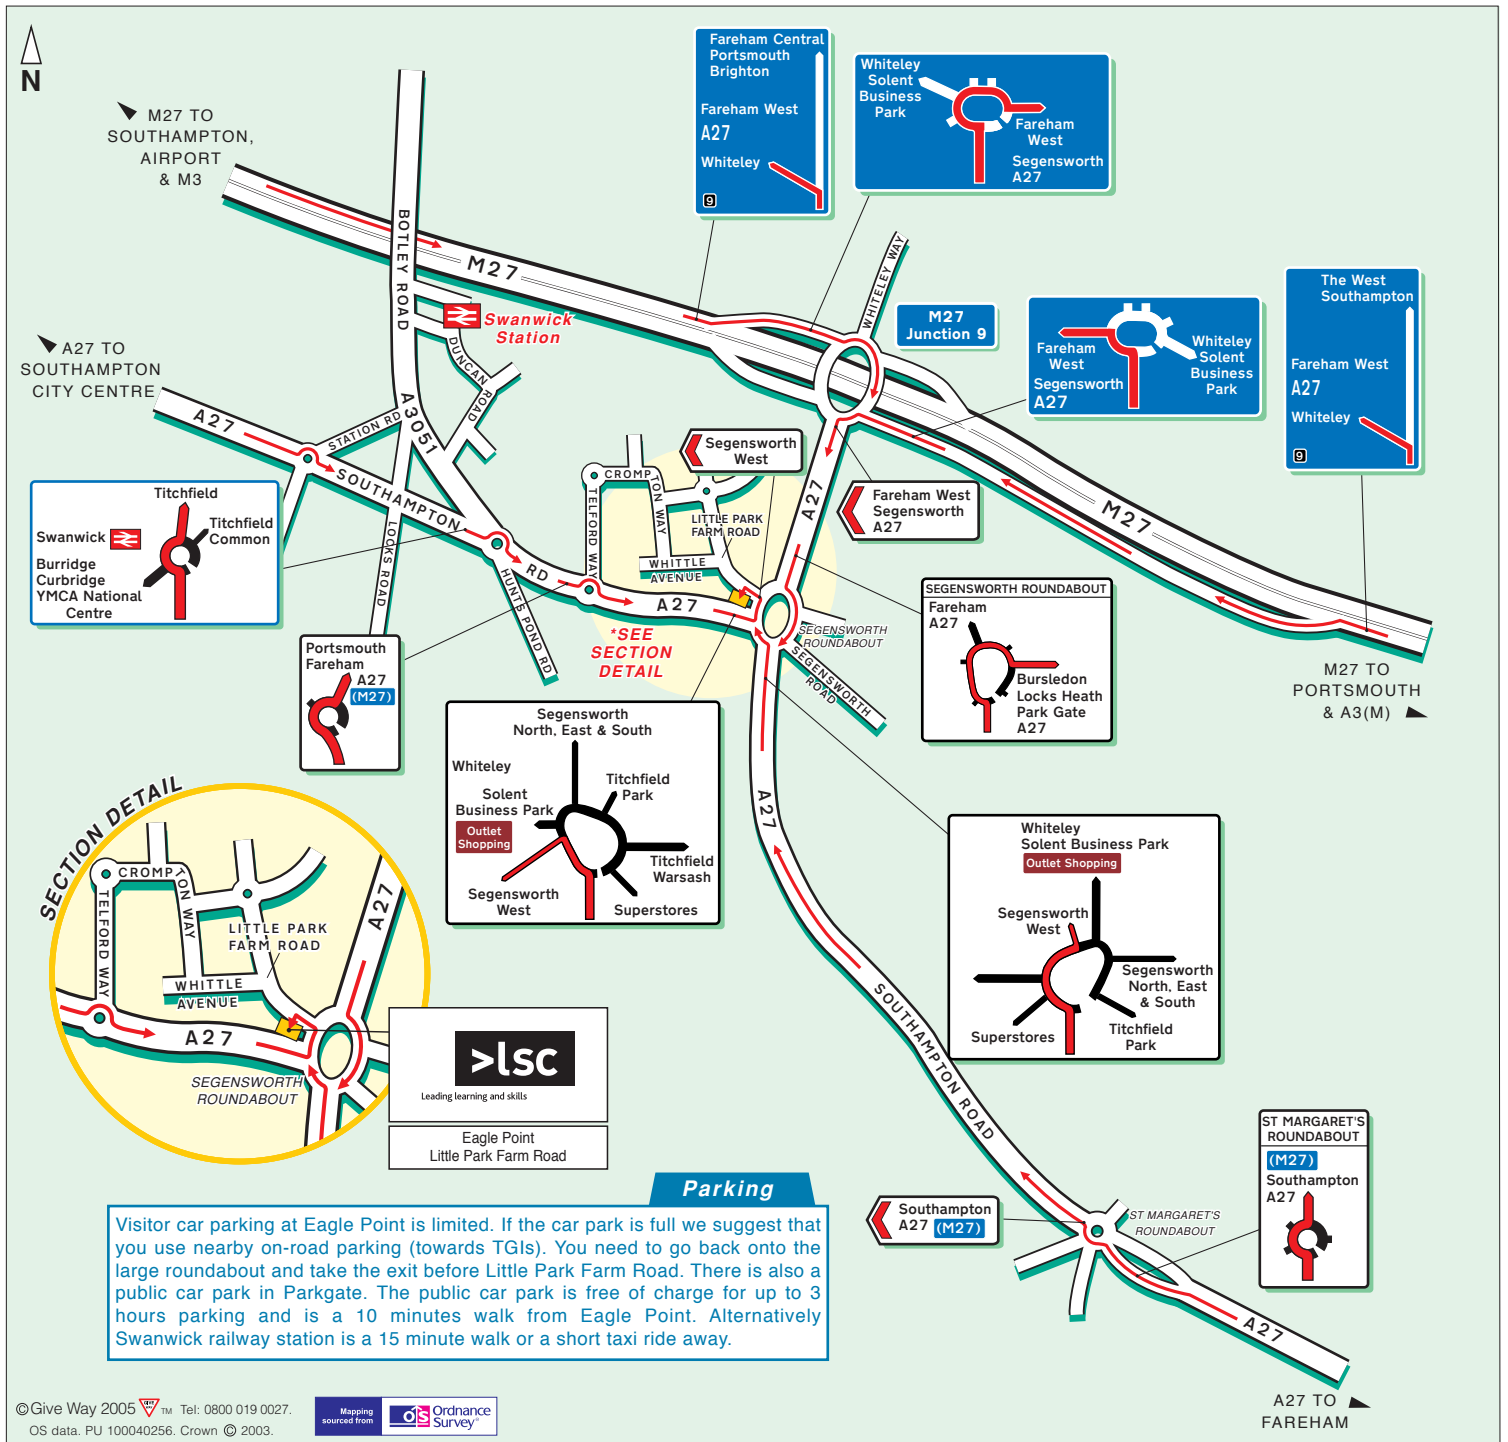

Leading learning and skills

Learning and Skills Council - Hampshire & Isle of Wight
 Eagle Point, Little Park Farm Road,
 Segensworth, Fareham PO15 5TD

Tel: 08450 194182 Fax: 01489 558600

Public Transport

 **By Rail,**
 Swanwick Station is a short taxi
 ride away.
 For information on train operators
 and times phone National Rail
 Enquiries on 0845 7484950.

 **By Bus,**
 There is a bus stop just outside
 our building.
 First Hampshire travel:
 01329 234373
 Solent Blus Line travel:
 023 8061 8233

Parking
 Visitor car parking at Eagle Point is limited. If the car park is full we suggest that you use nearby on-road parking (towards TGIs). You need to go back onto the large roundabout and take the exit before Little Park Farm Road. There is also a public car park in Parkgate. The public car park is free of charge for up to 3 hours parking and is a 10 minutes walk from Eagle Point. Alternatively Swanwick railway station is a 15 minute walk or a short taxi ride away.