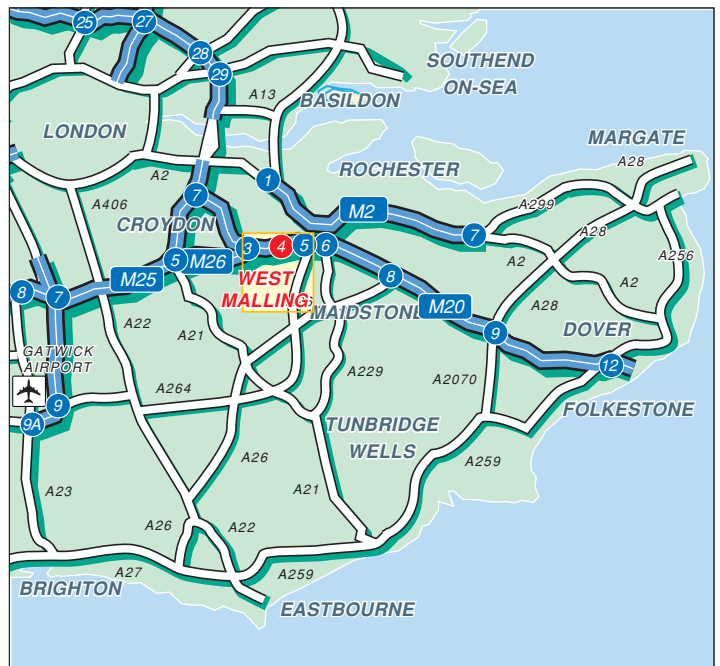

Learning+Skills Council Kent and Medway

26 Kings Hill Avenue,
Kings Hill, West Malling, Kent ME19 4AE

Tel: 0845 019 4152 Fax: 01732 876917
www.lsc.gov.uk/kentandmedway

Public Transport

By Rail,
West Malling Station for Kings Hill.
Approximately 5 minutes by taxi or Shuttle Bus.
For information on train times and operators call National Rail Enquiries on 0845 748 49 50.

By Air,
Gatwick Airport.
Approximately 45 minutes drive.

© Give Way 2003 Tel: 0800 019 0027. © Crown Copyright. PU 100040256.

P There is free and ample car parking at our offices.