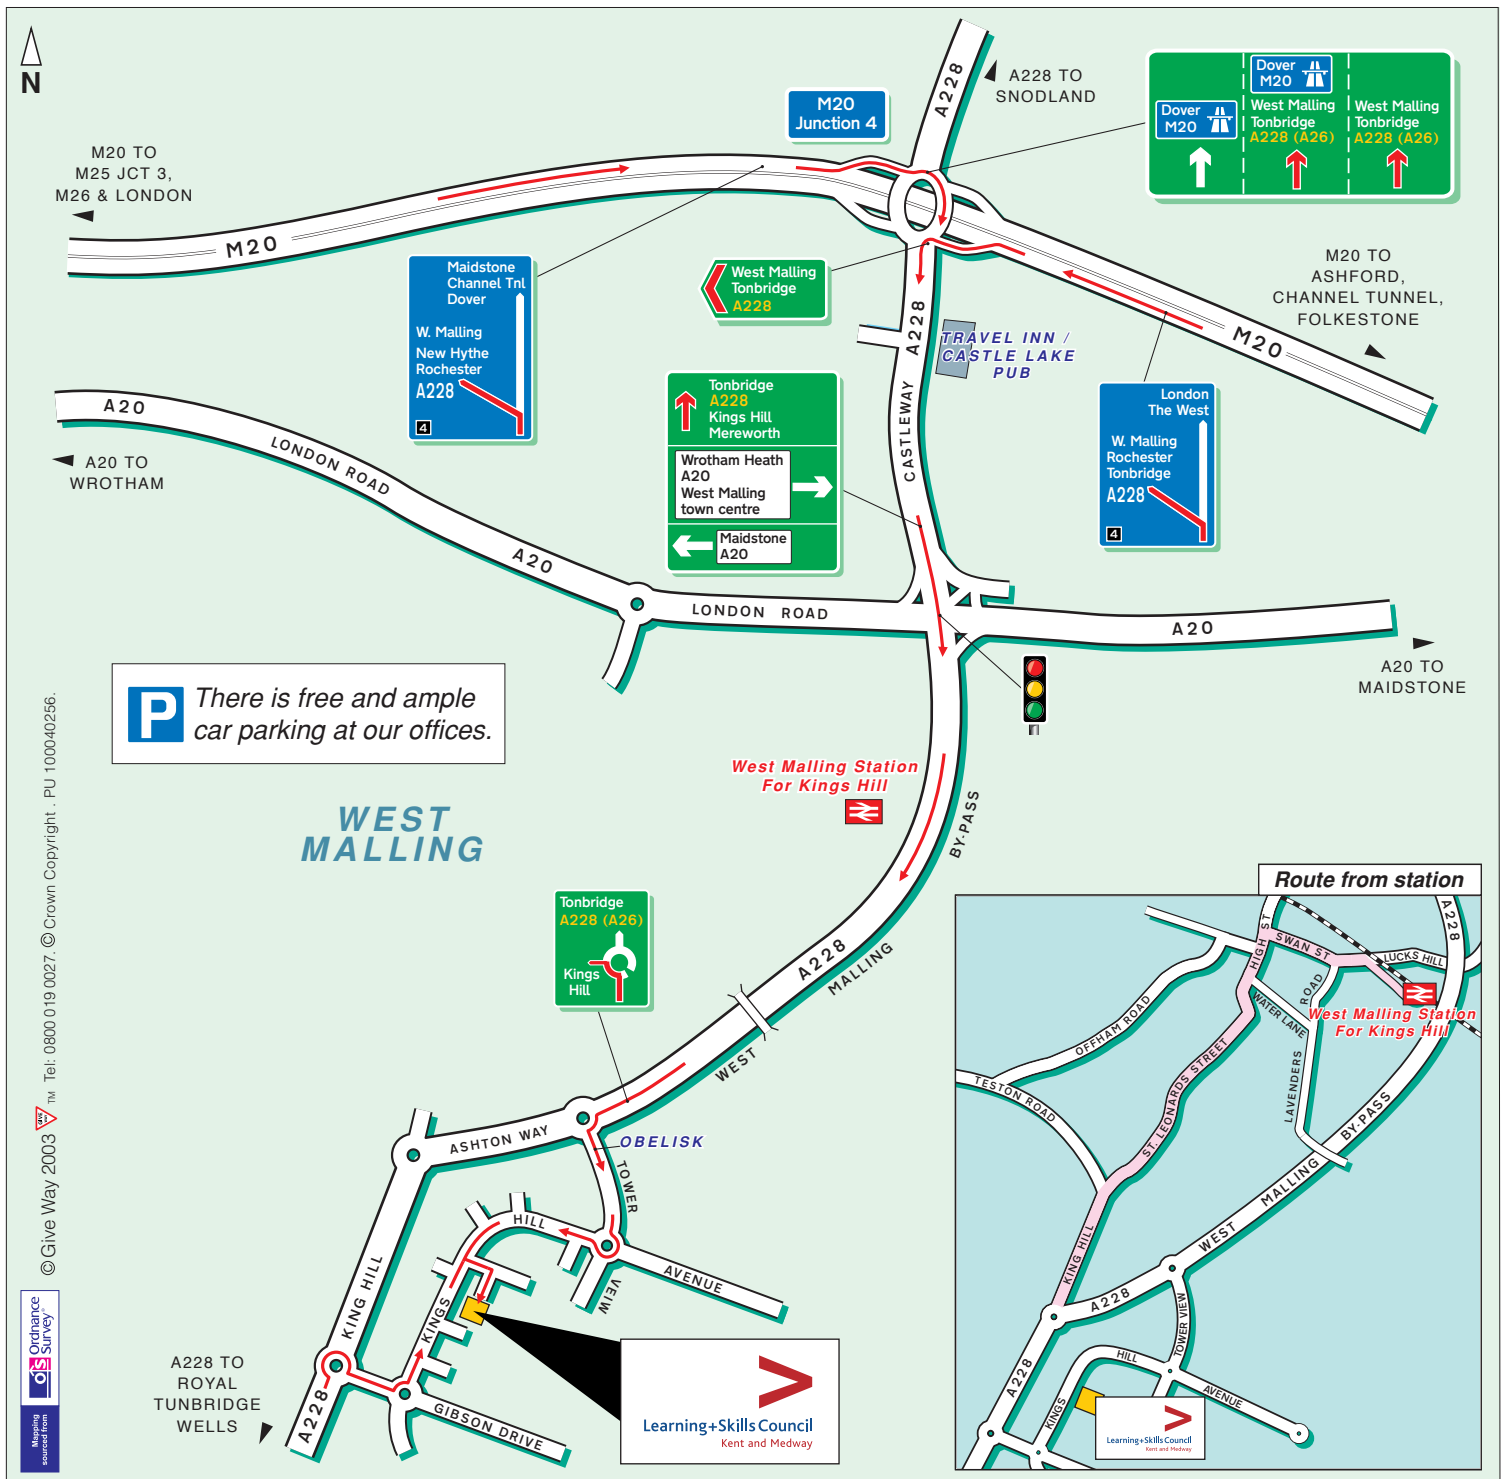

Learning+Skills Council Kent and Medway

26 Kings Hill Avenue,
Kings Hill, West Malling, Kent ME19 4AE

Tel: 0845 019 4152 Fax: 01732 876917
www.lsc.gov.uk/kentandmedway

Public Transport

By Rail,
West Malling Station for Kings Hill.
Approximately 5 minutes by taxi or Shuttle Bus.
For information on train times and operators call National Rail Enquiries on 0845 748 49 50.

By Air,
Gatwick Airport.
Approximately 45 minutes drive.

© Give Way 2003 Tel: 0800 019 0027. © Crown Copyright. PU 100040256.

P There is free and ample car parking at our offices.