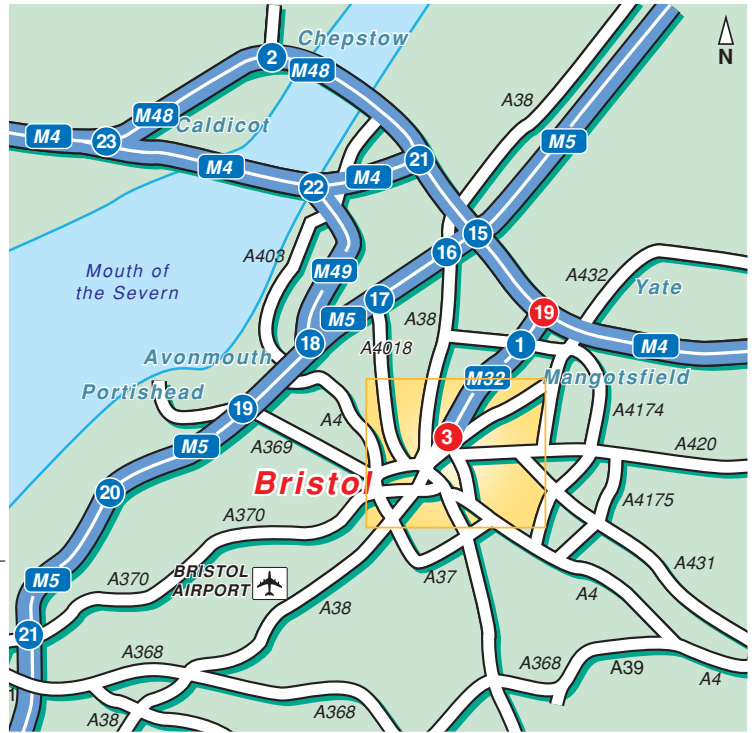

Leading learning and skills

South West of England
Regional Office
St Lawrence House
29 - 31 Broad Street
Bristol BS1 2HF

Tel: 0845 019 4168
Fax: 0117 872 6433

www.lsc.gov.uk

Public Transport

By Rail,
Bristol Temple Meads is
approximately 10 minutes by taxi.

Parking,
There are Rupert Street and Nelson
Street NCP within 5 minutes walk. Also
the Galleries Shopping Centre has a
car park. This is 10 minutes walk.
The Thistle Hotel on Broad Street also
has parking available for residents.

Bristol International Airport is
approximately 40 minutes drive.
Situated on the A38 South West of the
City Centre