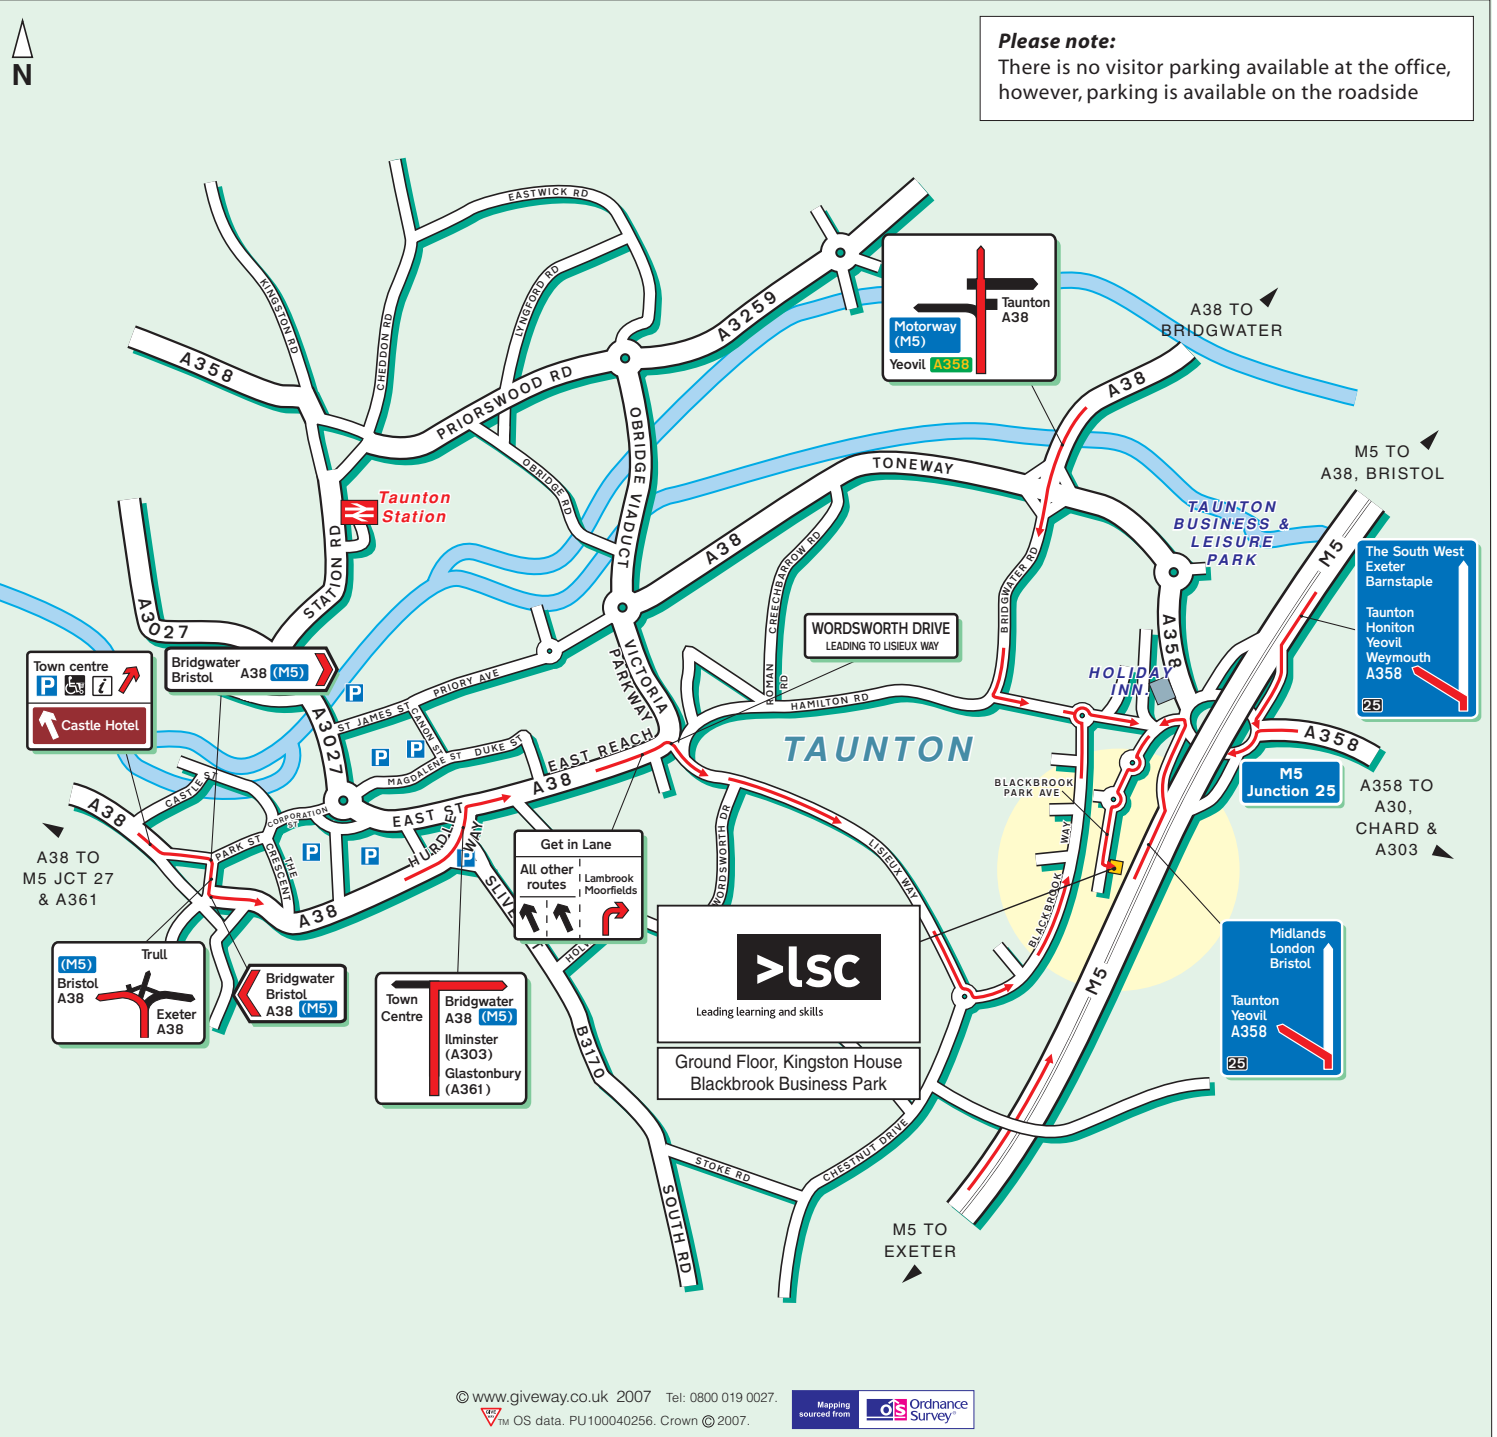

Leading learning and skills

Dorset and Somerset LSC
 Taunton Office
 Ground Floor
 Kingston House
 Blackbrook Business Park
 Taunton TA1 2PX

Tel: 0845 019 4161
 Fax: 01823 226072
 www.lsc.gov.uk

Public Transport

By Rail,
 Taunton Station is approximately
 15 minutes by taxi.

By Air,
 Exeter Airport is approximately 45
 minutes drive away.

Please note:
 There is no visitor parking available at the office,
 however, parking is available on the roadside

>lsc
 Leading learning and skills
 Ground Floor, Kingston House
 Blackbrook Business Park