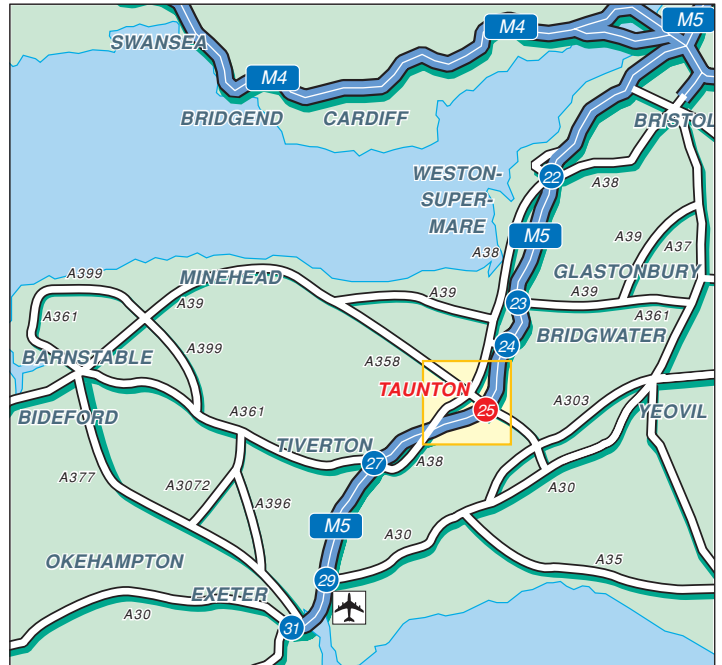

Leading learning and skills

Dorset and Somerset LSC
Taunton Office
Ground Floor
Kingston House
Blackbrook Business Park
Taunton TA1 2PX

Tel: 0845 019 4161
Fax: 01823 226072
www.lsc.gov.uk

Public Transport

By Rail,
Taunton Station is approximately
15 minutes by taxi.

By Air,
Exeter Airport is approximately 45
minutes drive away.

Please note:
There is no visitor parking available at the office,
however, parking is available on the roadside

>lsc
Leading learning and skills
Ground Floor, Kingston House
Blackbrook Business Park