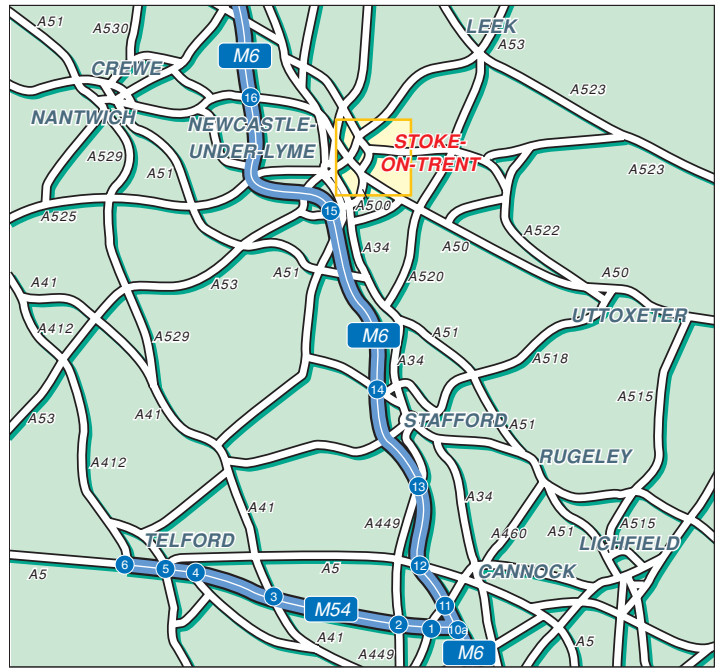

Leading learning and skills

Learning and Skills Council
Staffordshire

Festival Way
Festival Park
Stoke on Trent
ST1 5TQ

Tel: 0845 019 4149

StaffordshireInfo@lsc.gov.uk

www.lsc.gov.uk/regions/westmidlands

Public Transport

By Rail,
Stoke-on-Trent Station is
approximately 10 - 15 minutes by taxi.

By Air,
Birmingham Airport is approximately
60 minutes drive away.